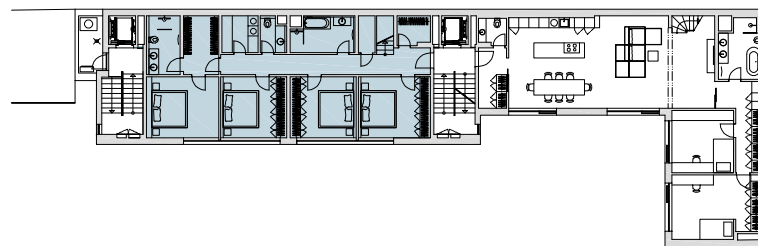

Entry level

RESIDENTIAL LIVING  
**WHITE GARDEN II**  
PRAGUE

**030**  
*apartment*

**6<sup>th</sup>/7<sup>th</sup> FLOOR**

**5+1 | 184,0 sqm**

731	Kitchen	24,0 sqm
732	Pantry	2,5 sqm
733	Bathroom	3,7 sqm
734	Toilet	2,0 sqm
735	Living Room	38,3 sqm
*736	Terrace	65,8 sqm